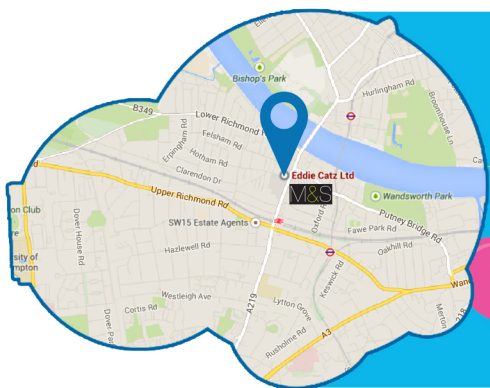

# Eddie Catz PARTY

Dear.....  
Please join.....  
to celebrate

at  
**Eddie Catz**  
Putney

Date.....Time.....  
RSVP.....

**EDDIE CATZ PUTNEY**  
68-70 Putney High Street, 1st Floor  
London SW15 1SF

Tel: 0203 475 5268    [www.eddiecatz.com](http://www.eddiecatz.com)